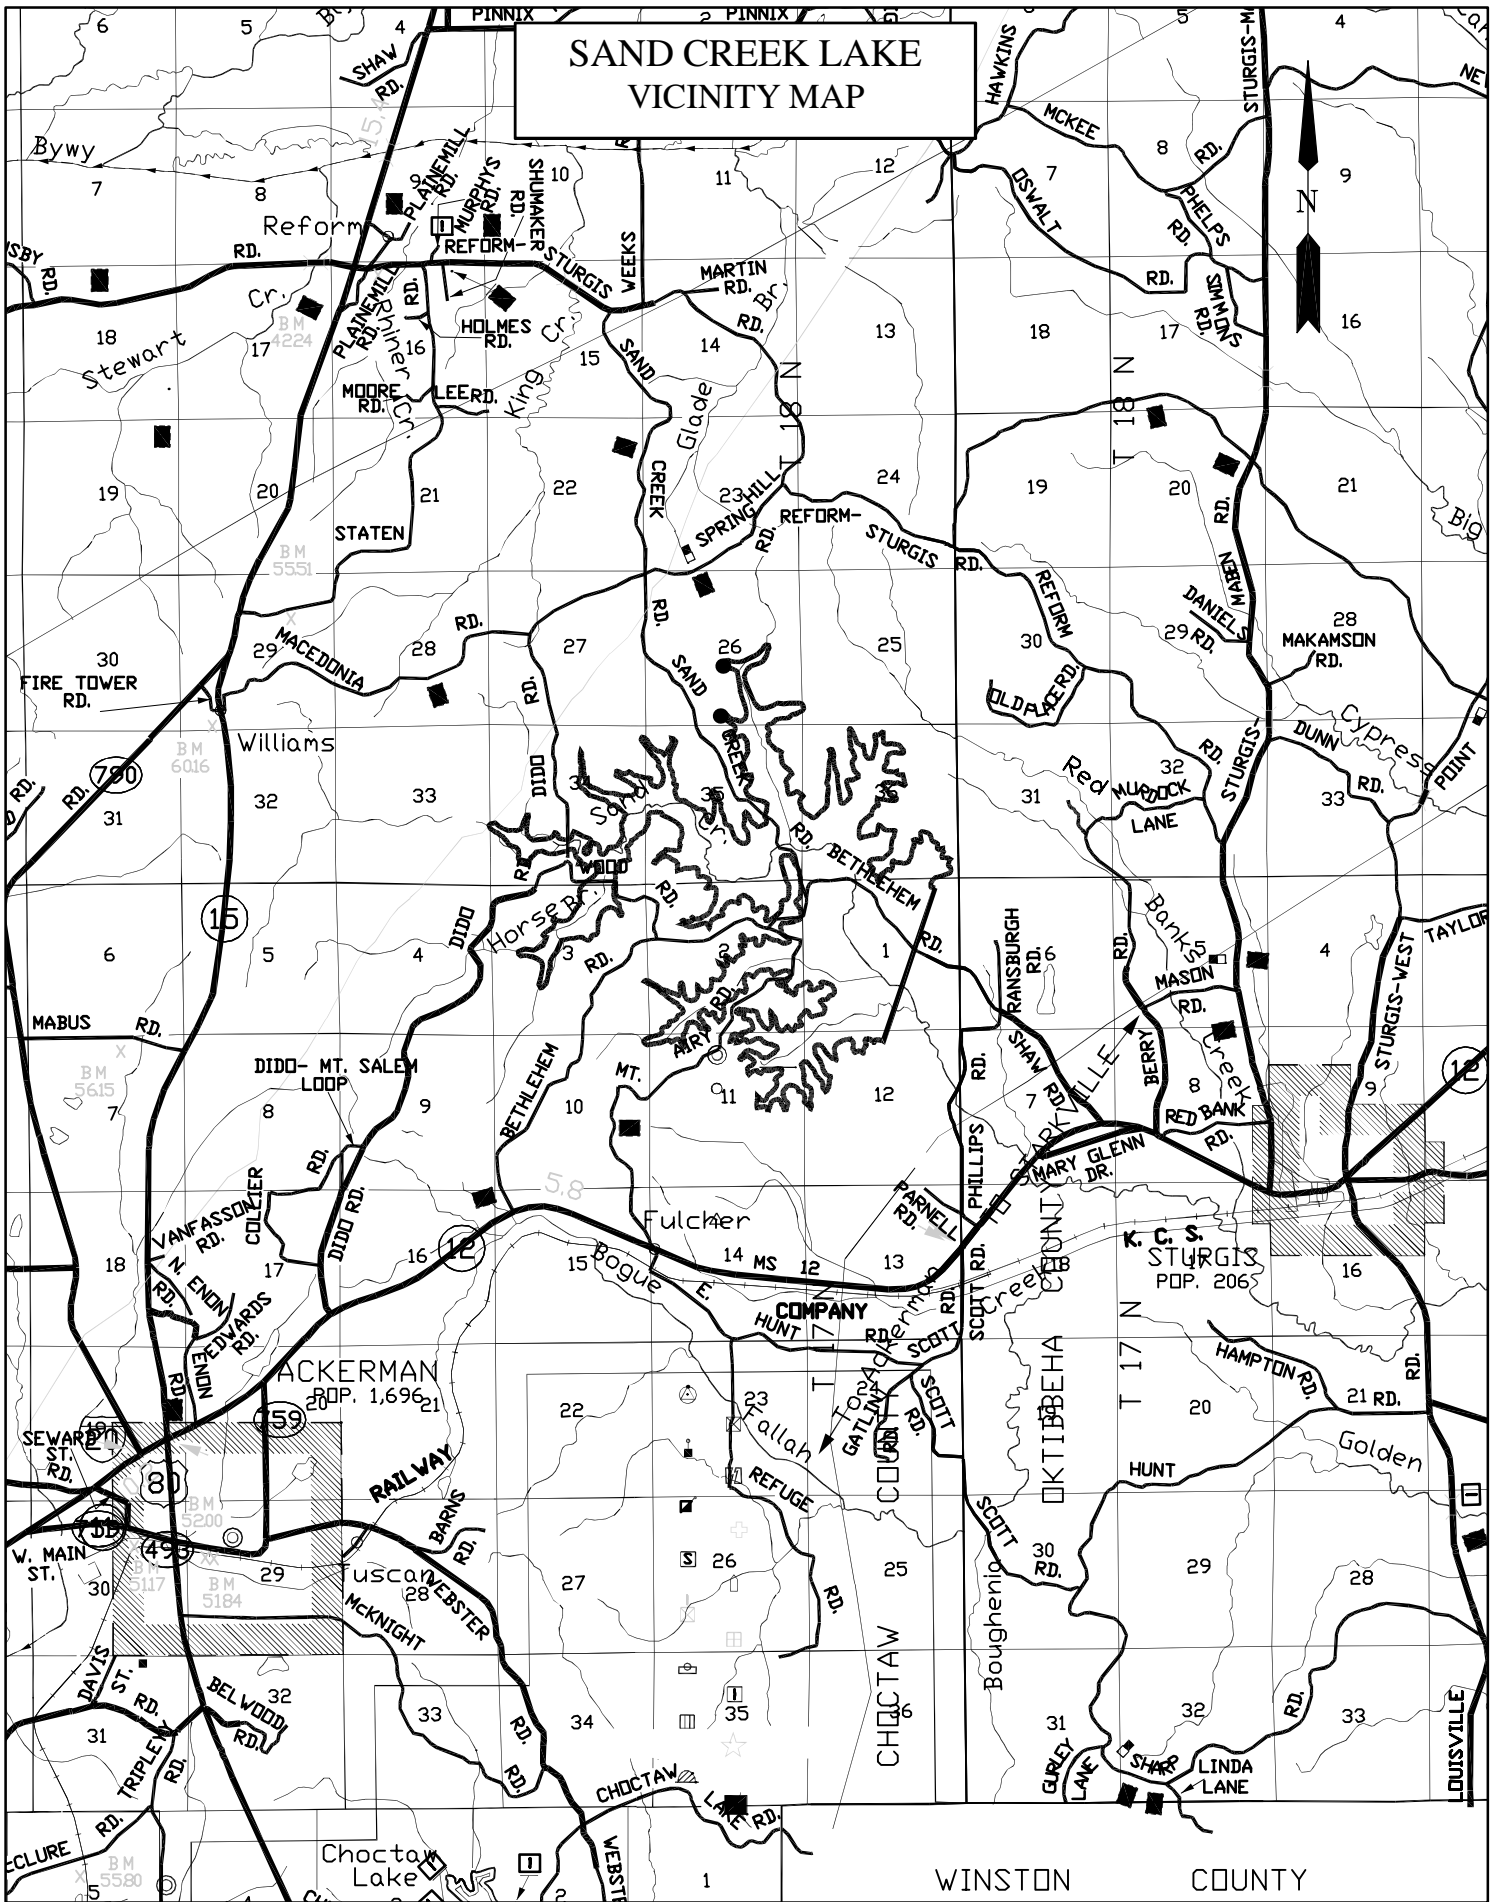

# SAND CREEK LAKE VICINITY MAP

WINSTON COUNTY